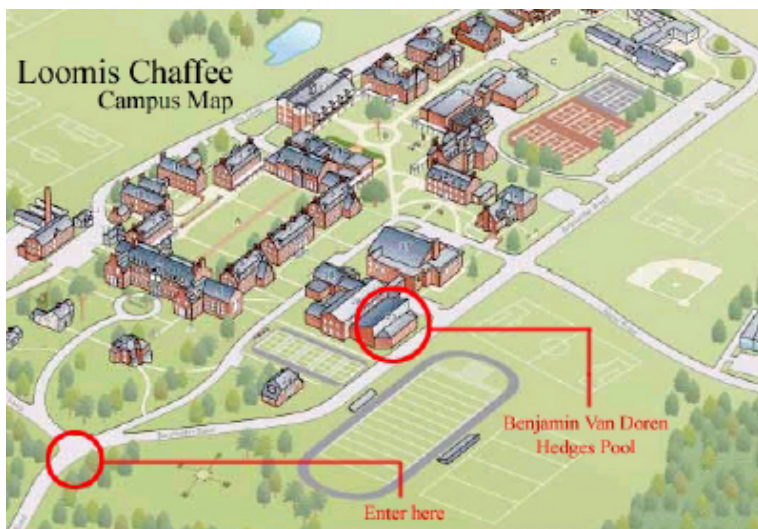

Rocky Hill, Conn. USA
Connecticut's Premier Training Facility
<https://scubashackct.com>

Directions to Loomis Chaffee in Windsor, Conn.

From I-91 north or south, take the Park Road exit – exit 36.

Head east on Route 178 (Park Avenue) towards the center of Windsor. If you are heading north on I-91, you will take a right onto Route 178. If you are heading south on I-91, you will take a left onto Route 178.

Proceed to the end of Route 178 (about .75 miles) and take a left onto Route 159 (Broad Street).

Proceed about one mile and take a right at the first light – Batchelder Road. Batchelder Road is just after St. Gabriel's Church on the right.

Continue straight on Batchelder Road, under the railroad tracks to the entrance of Loomis Chaffee School. Bear to the right once you enter campus. You will pass the track on your right.

Your pool dives will take place at the Benjamin Van Doren Hedges Pool on your left.

Address for Loomis Chaffee
Loomis Chaffee
Batchelder Road
Windsor, Conn. 06105

Scuba Shack - 1275 Cromwell Avenue (Route 3) - Suite A-6 - Rocky Hill, CT 06067
(860) 563-0119 – info@scubashackct.com